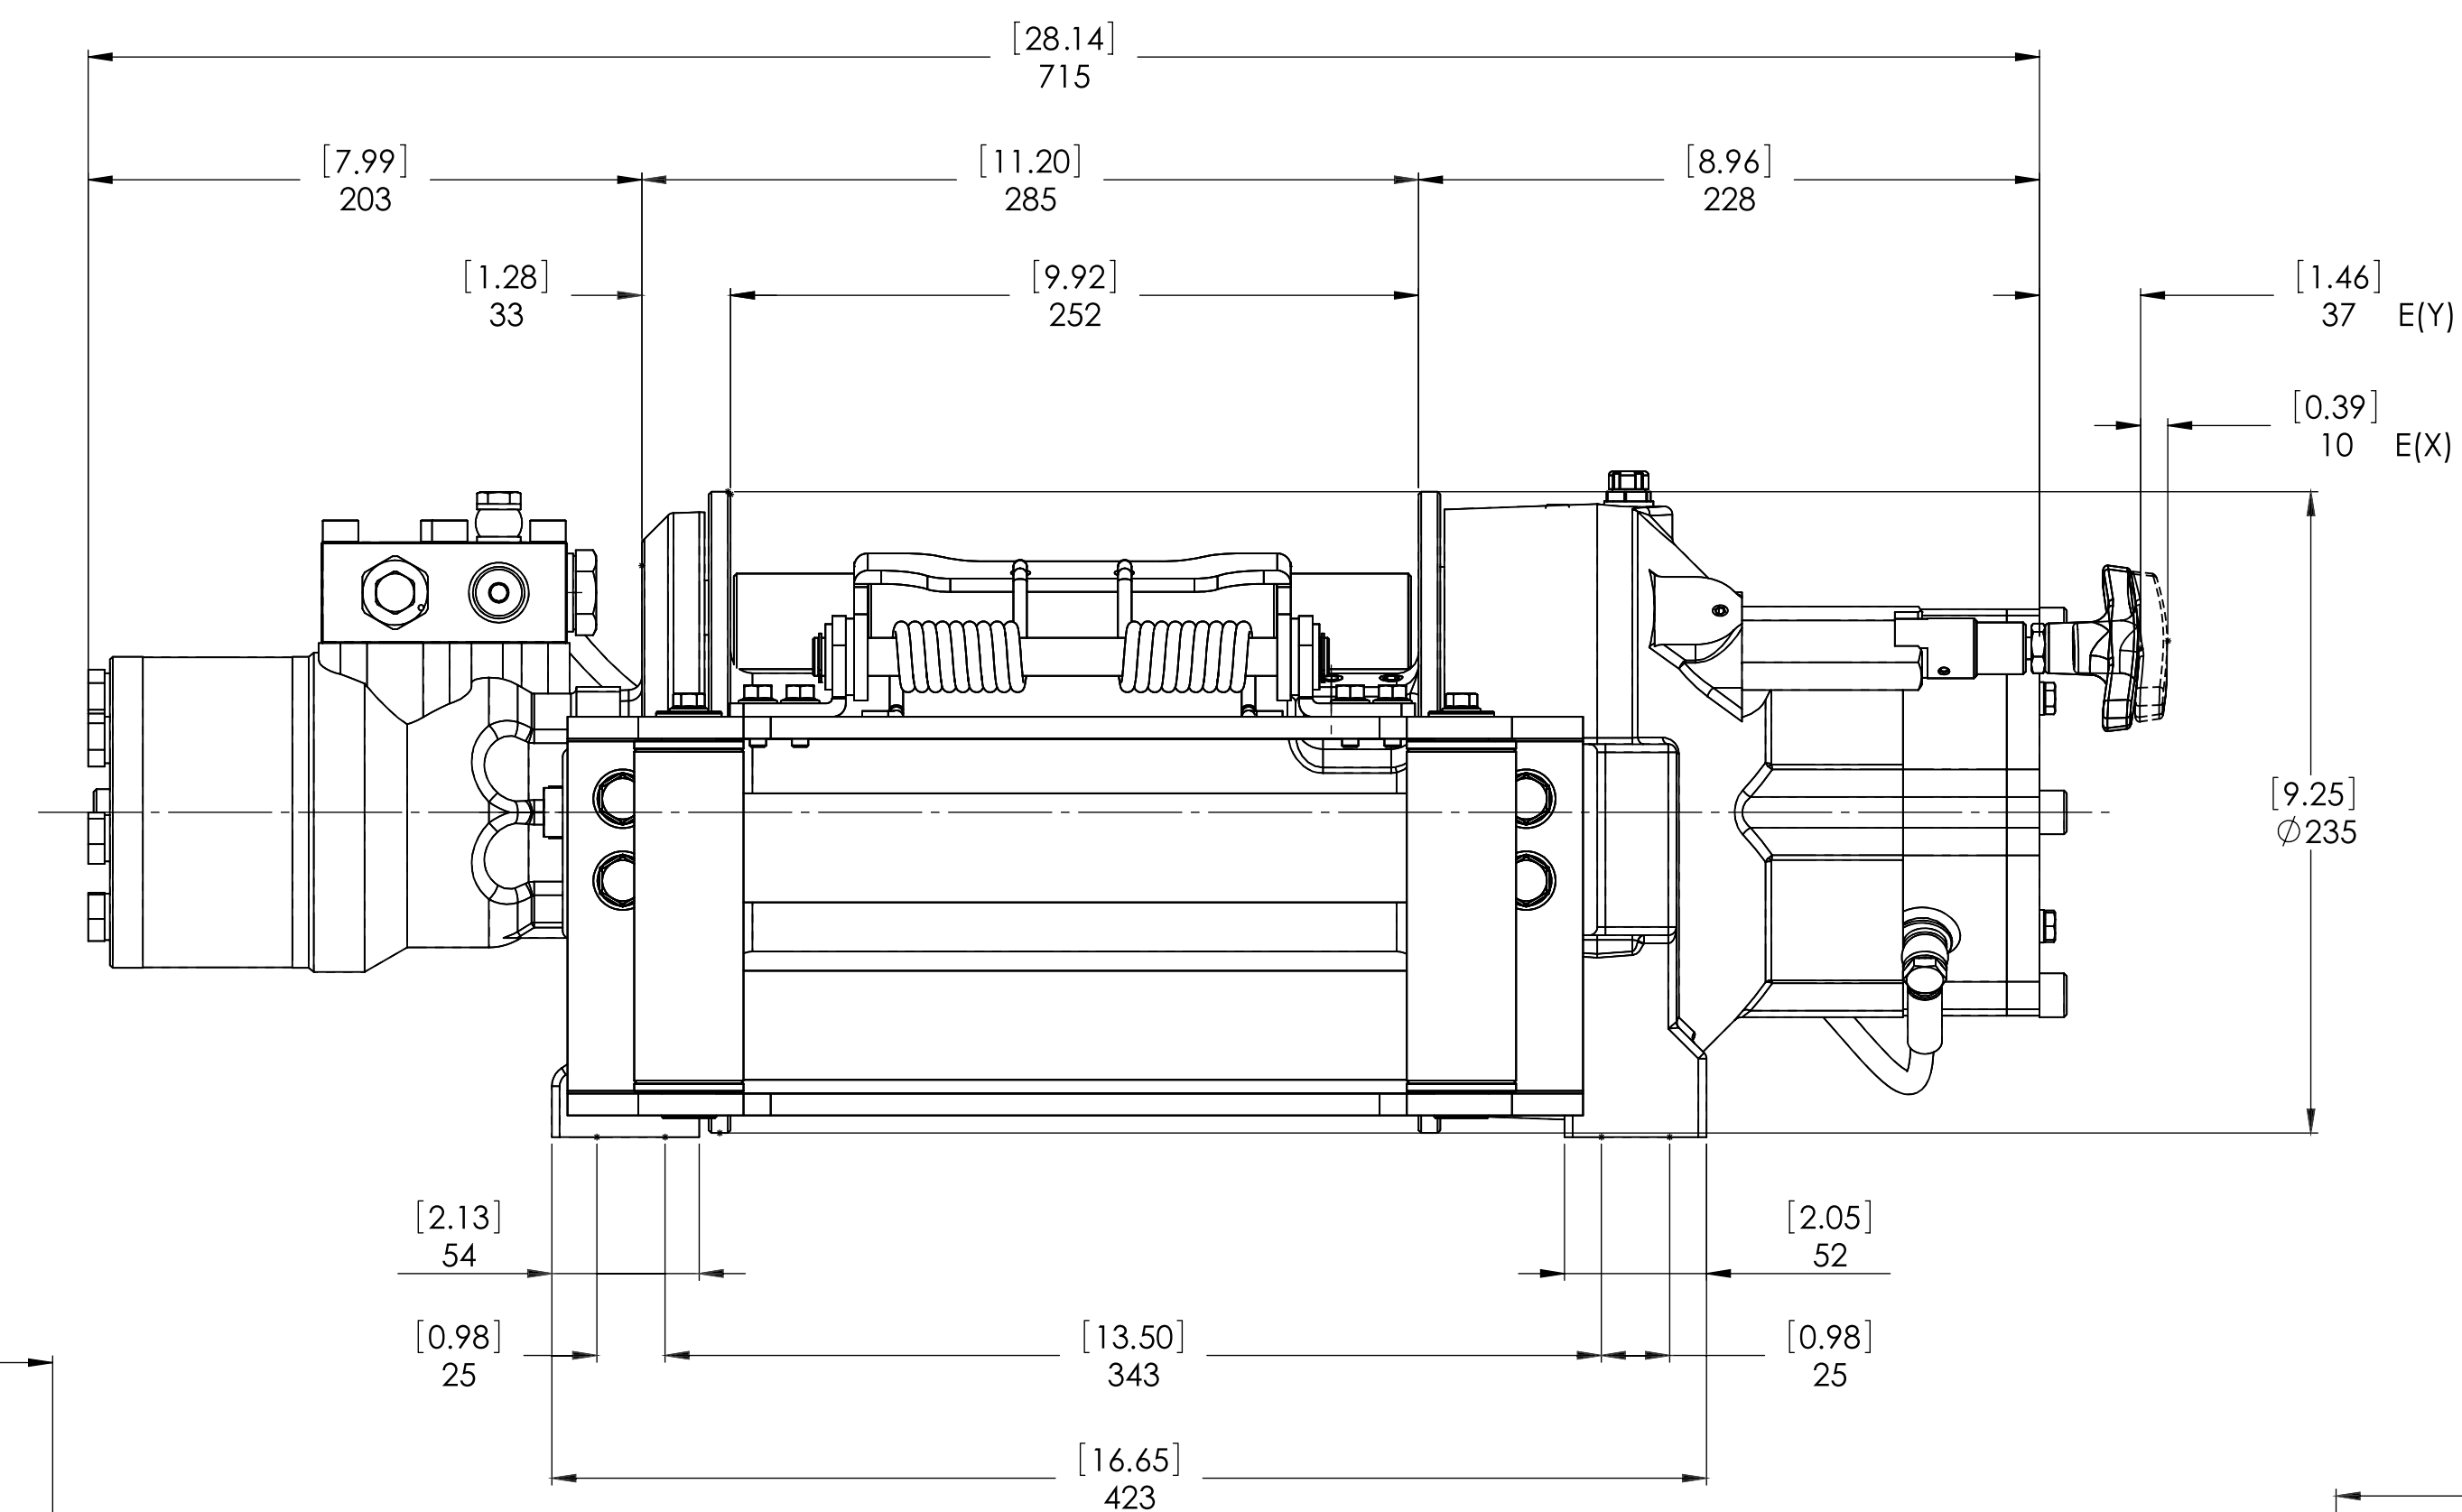

VIME[®]
INDUSTRIAL

EPH 12000 HB

Part of
Sepson
Winch Group

412.212.6769
sepson-usa.com
info@sepson-usa.com

EPH 12000 MB

412.212.6769
 sepson-usa.com
 info@sepson-usa.com