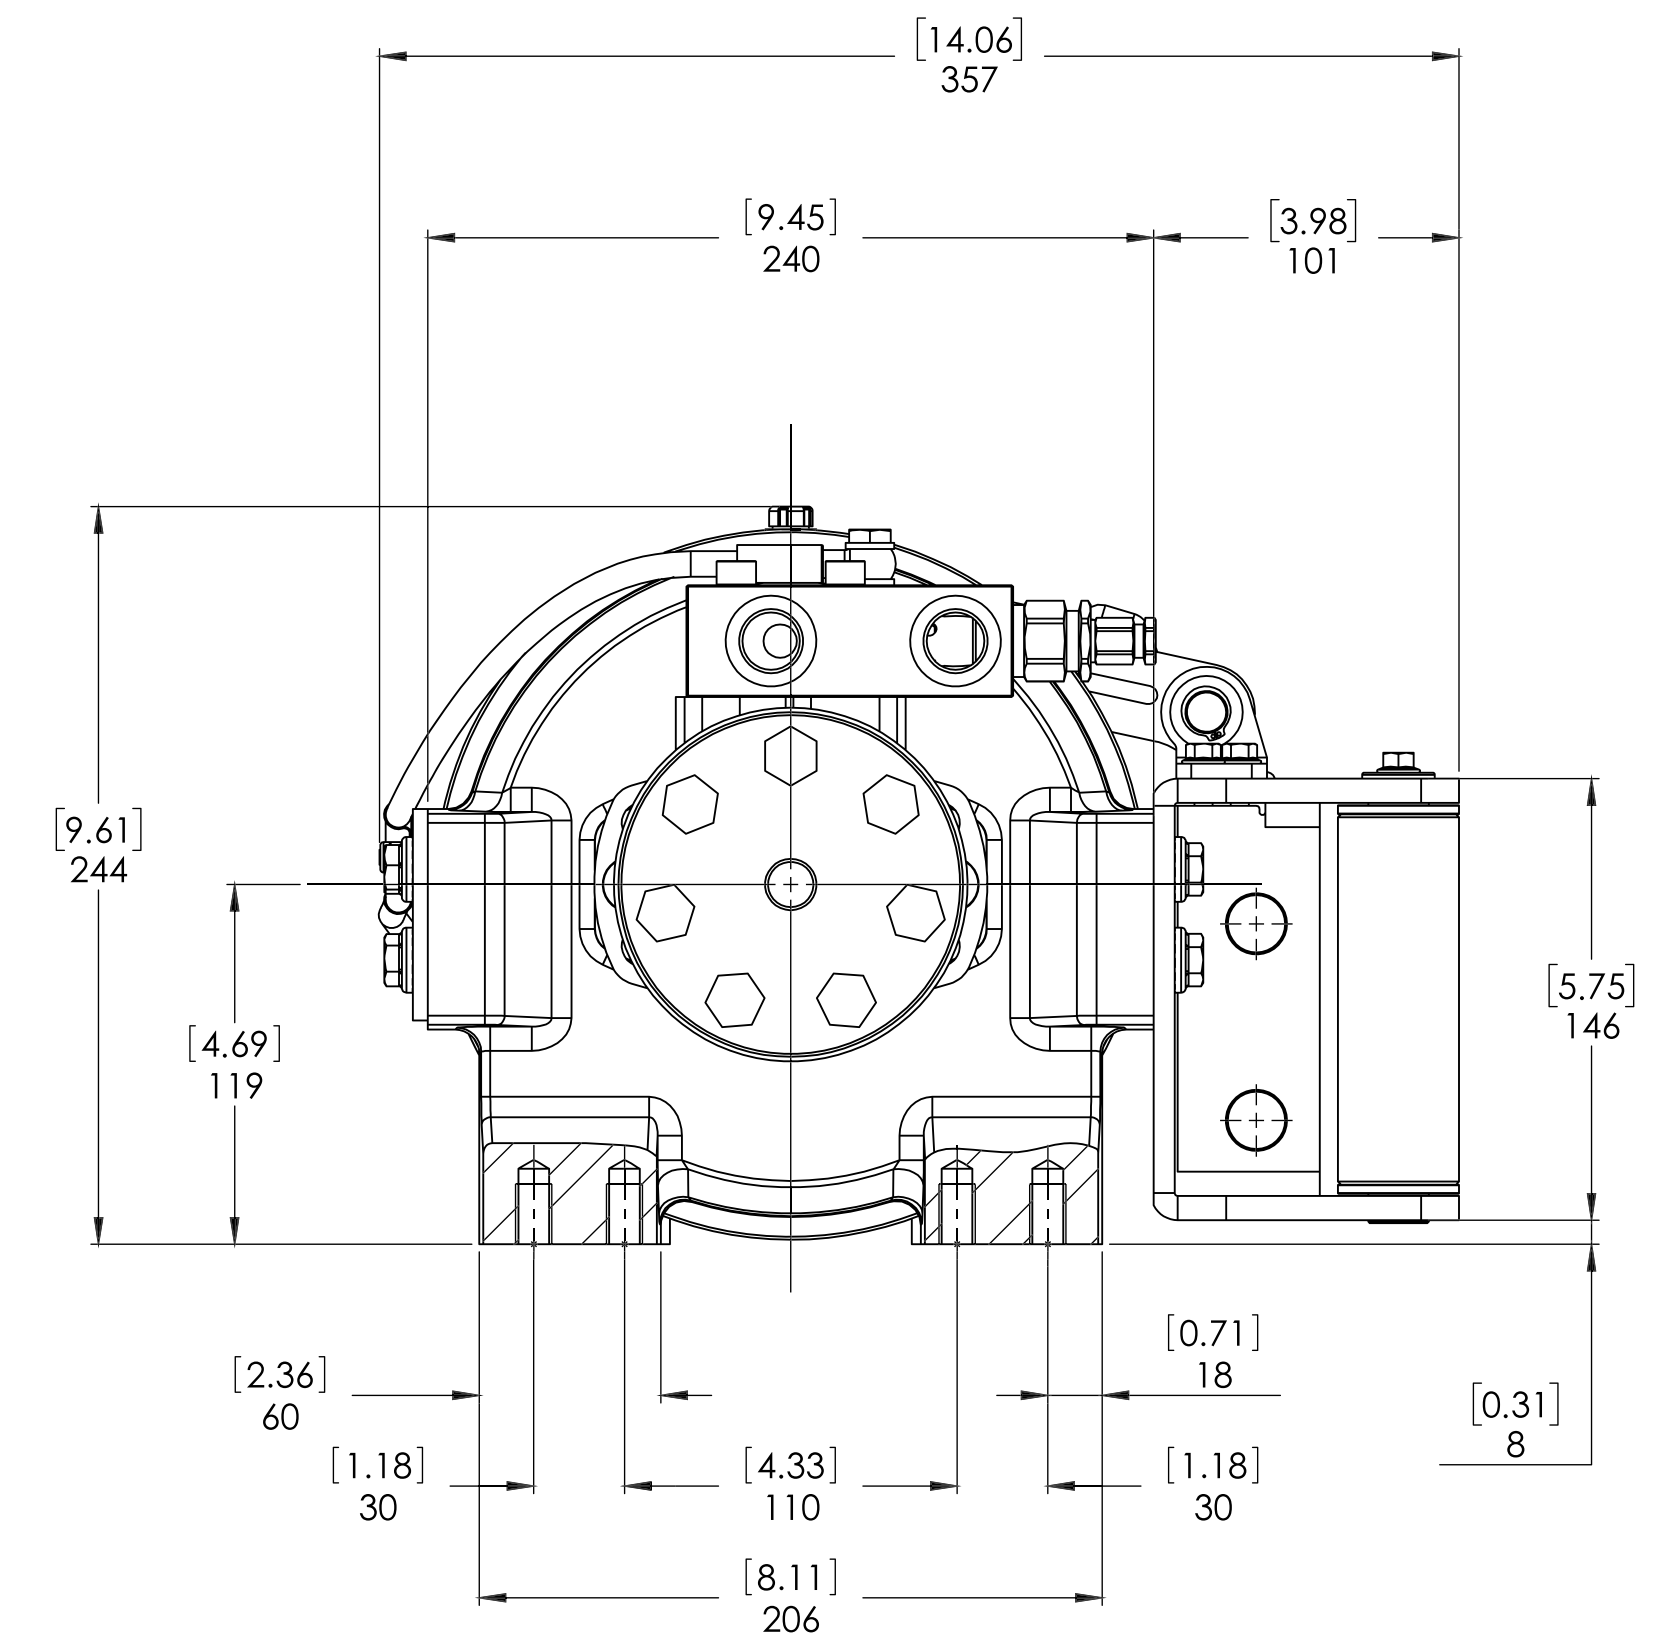

VIME[®]
INDUSTRIAL

EPH 12000 HB

Part of
Sepson
Winch Group

412.212.6769
sepson-usa.com
info@sepson-usa.com

EPH 12000 MB

412.212.6769
 sepson-usa.com
 info@sepson-usa.com