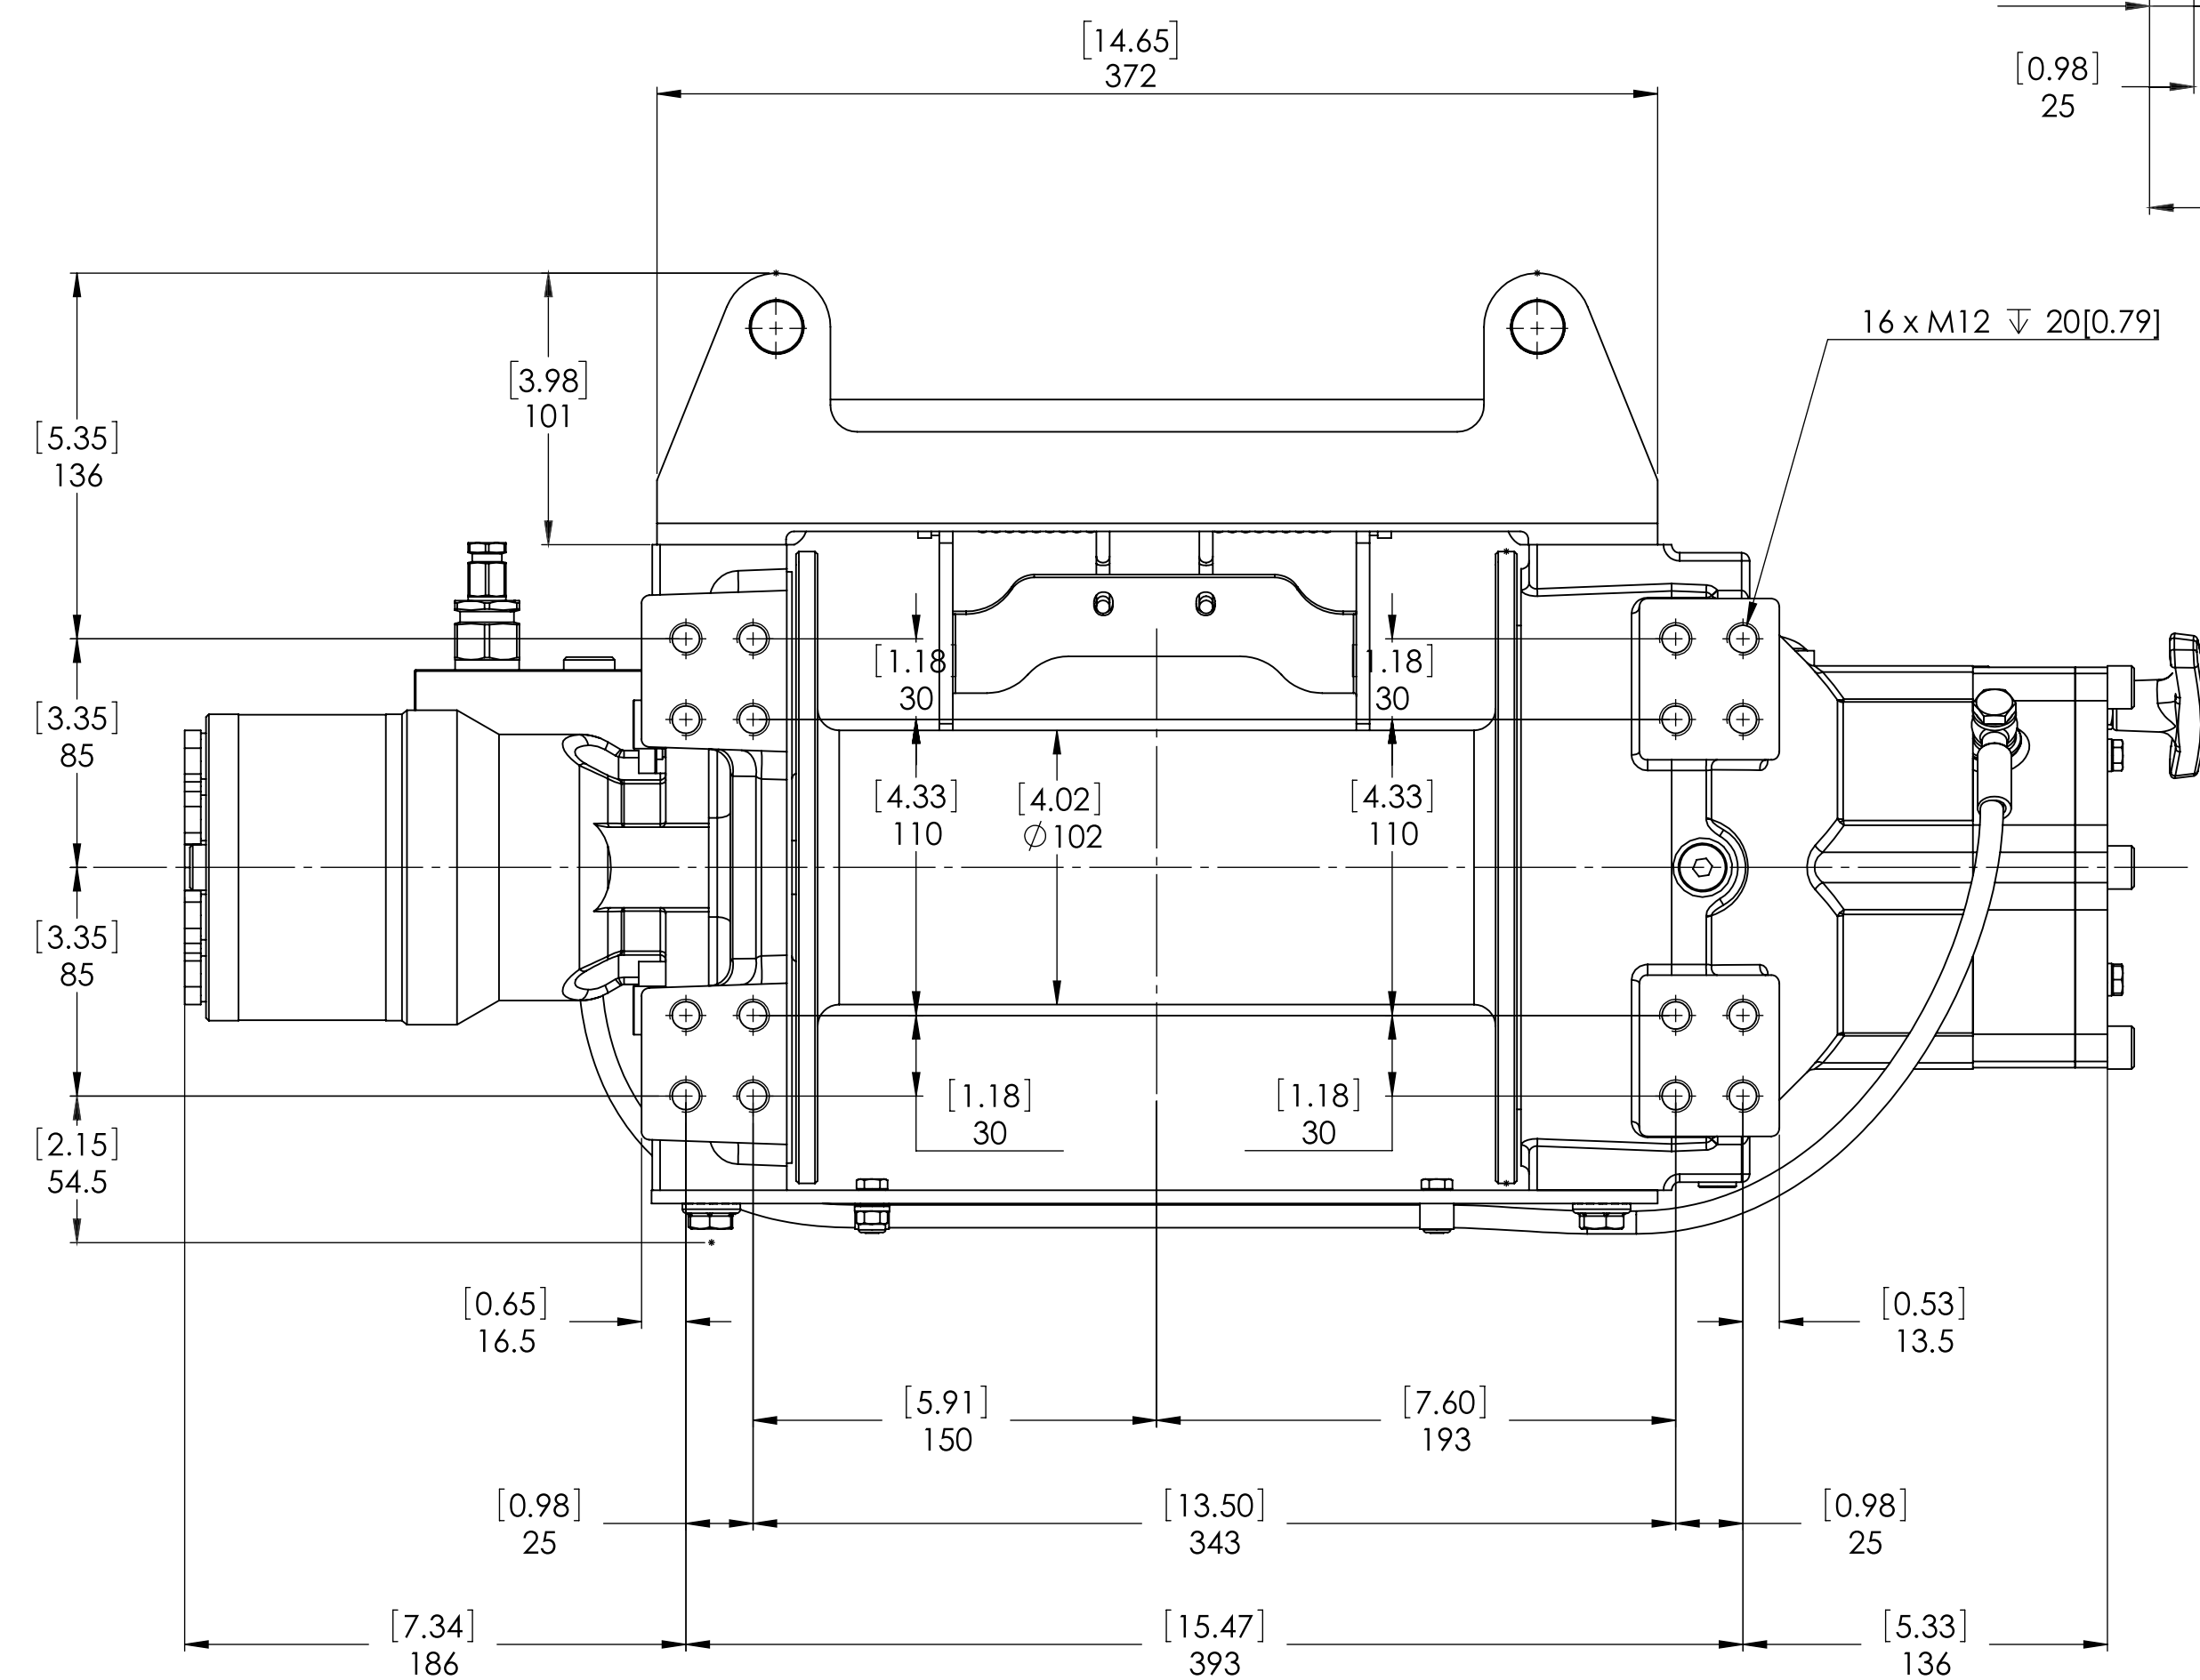

VIME[®]
INDUSTRIAL

EPH 12000 HB

Part of
Sepson
Winch Group

412.212.6769
sepson-usa.com
info@sepson-usa.com

EPH 12000 MB

412.212.6769
 sepson-usa.com
 info@sepson-usa.com